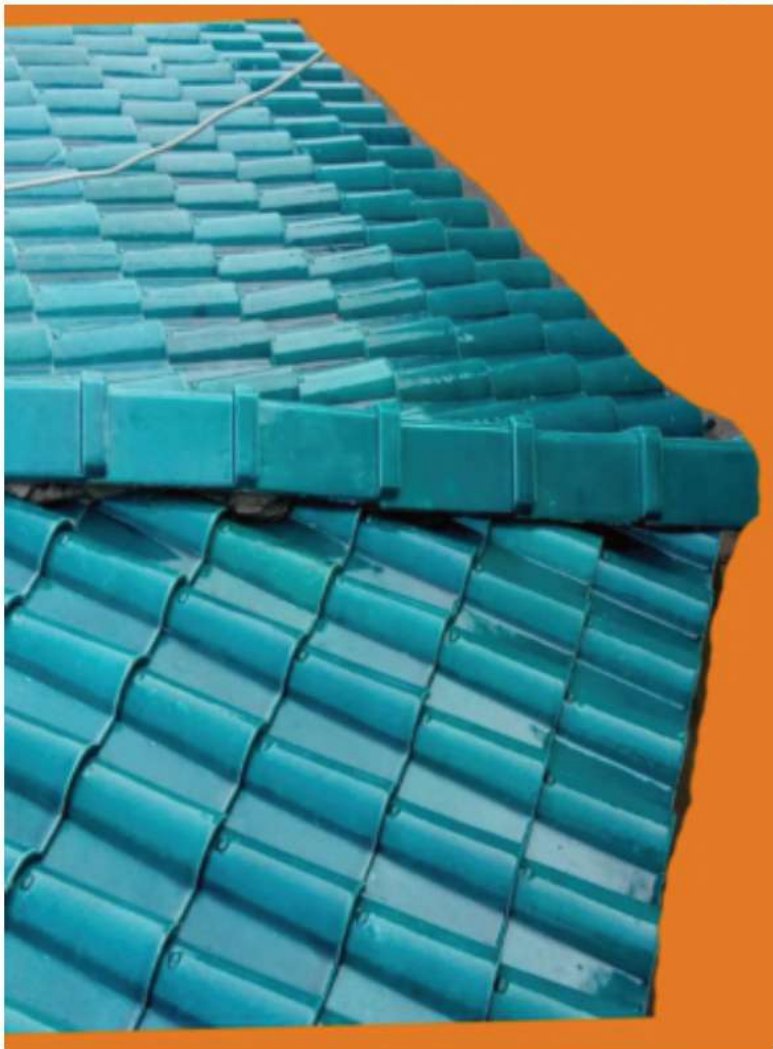

## HANDMADE CERAMIC FISH-SCALE TILES

HANDMADE  
**Rejoice**  
CERAMIC MURALS  
We Live with Art Since 1972

FISH-SCALE EMBOSSED 6"

FISH-SCALE PLAIN 6"

Hotel JAYPEE Siddharth, New Delhi

Hotel Optus, Gurgaon

Swimming pool is an integral part of every hotel, not only it needs a perfect ambience, also, everything done up inside the pool should be at par excellence. An unusual mix of exotic colored tiles set the real mood to indulge in pleasure.