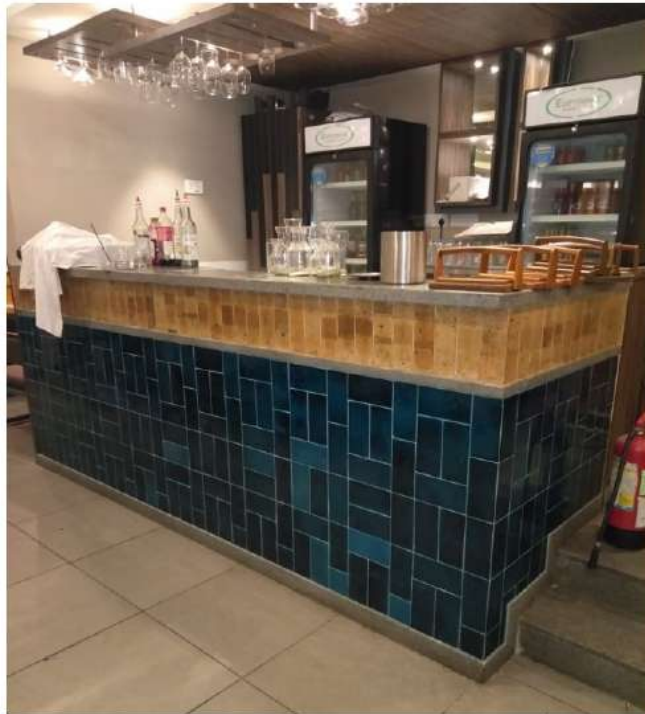

Mural at ITS Institute Mohan Nagar Ghaziabad

Mural at Kalkaji Metro Station, New Delhi

HANDMADE  
**Roti**  
CERAMIC MURALS  
In love with Art Since 1972

**KITCHENS**

**BATHROOMS**

MAIN LAND CHINA TILES 8"X4" J-19