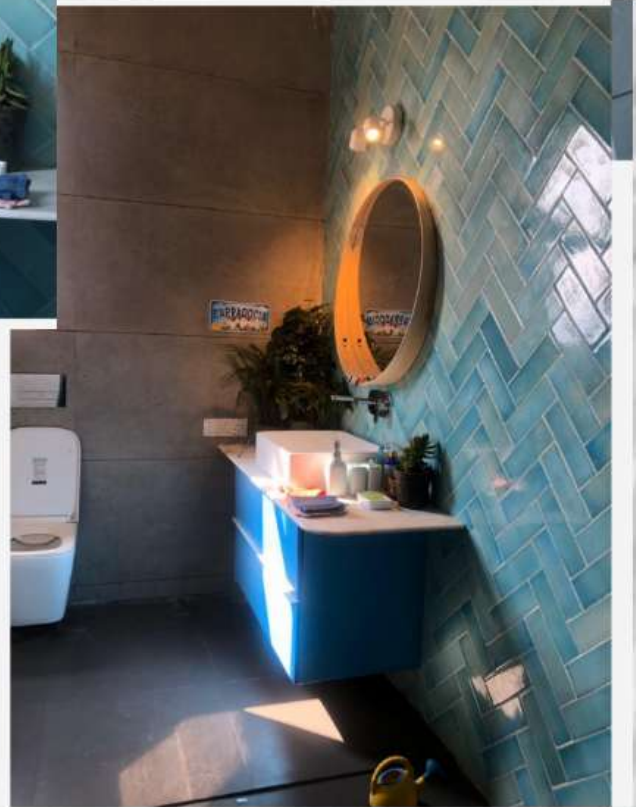

# FISH SCALE TILES

In Love With Art Since 1972

HANDMADE  
**Raja**  
TILES  
CERAMIC MURALS  
In love with Art Since 1972

for Idea only

Post Maker

Handmade Tiles 9"X3" Light Pista Green

HANDMADE  
**Raja**  
TILES  
CERAMIC MURALS  
In Love With Art Since 1972