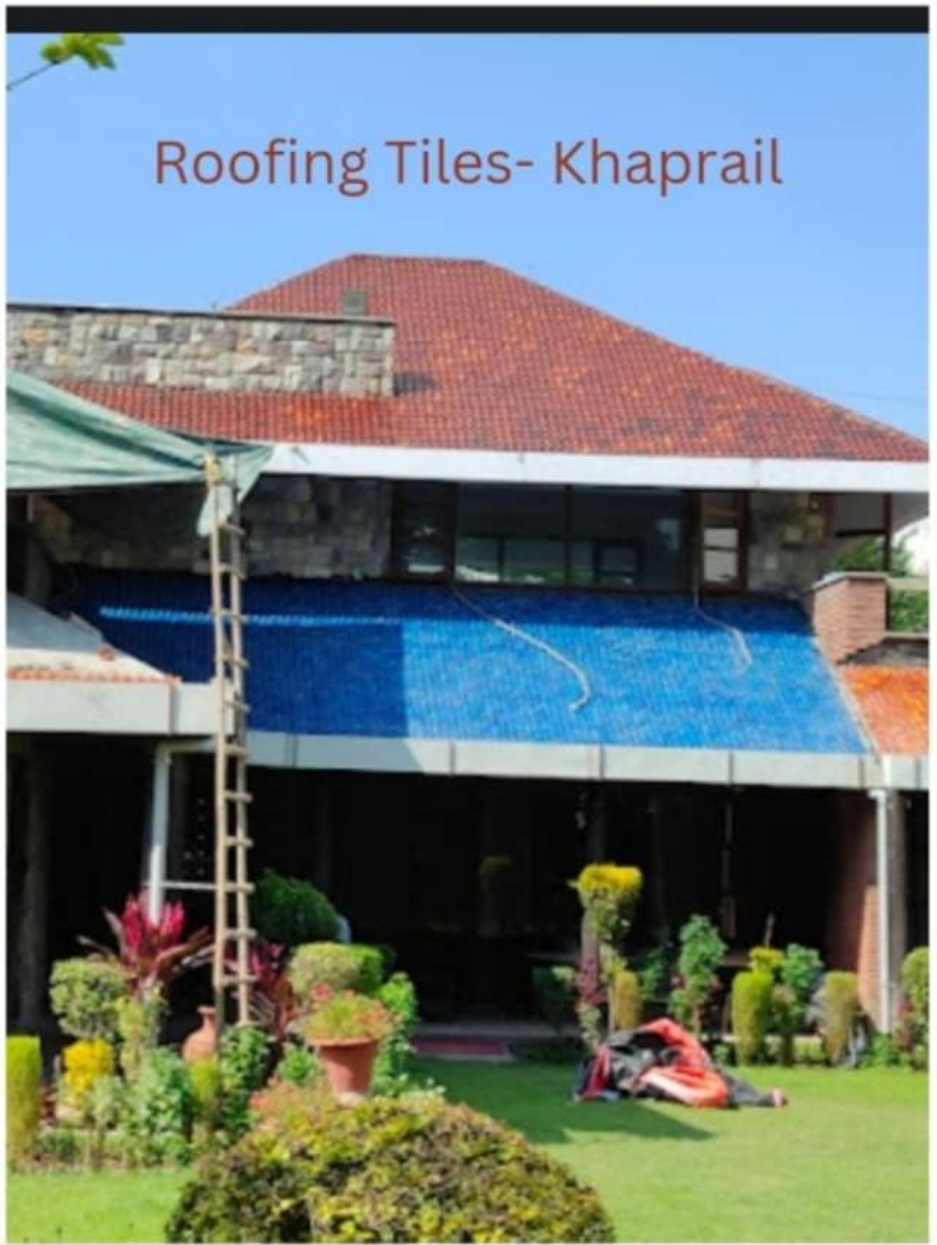

HANDMADE
Raja
TILES
CERAMIC MURALS
In Love With Art Since 1972
www.rajatiles.com
+91 9810098853