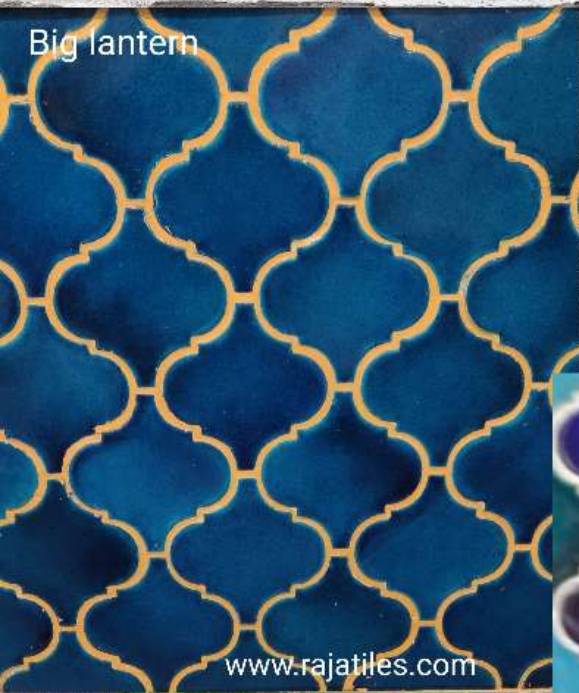

Big lantern

www.rajatiles.com