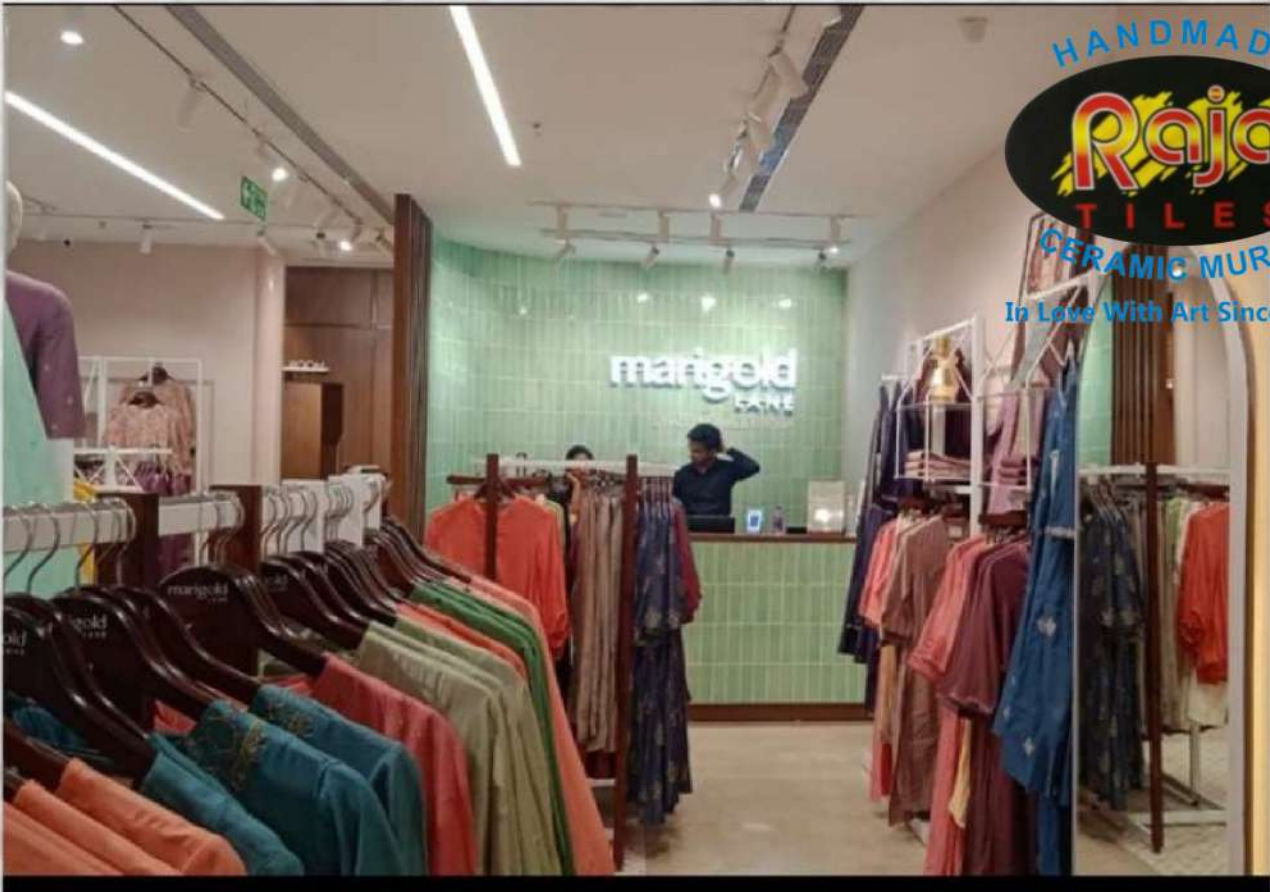

# FISH SCALE TILES

In Love With Art Since 1972

HANDMADE  
**Raja**  
TILES  
CERAMIC MURALS  
In love with Art Since 1972

for Idea only

Post Maker

Handmade Tiles 9"X3" Light Pista Green

HANDMADE  
**Raja**  
TILES  
CERAMIC MURALS  
In Love With Art Since 1972