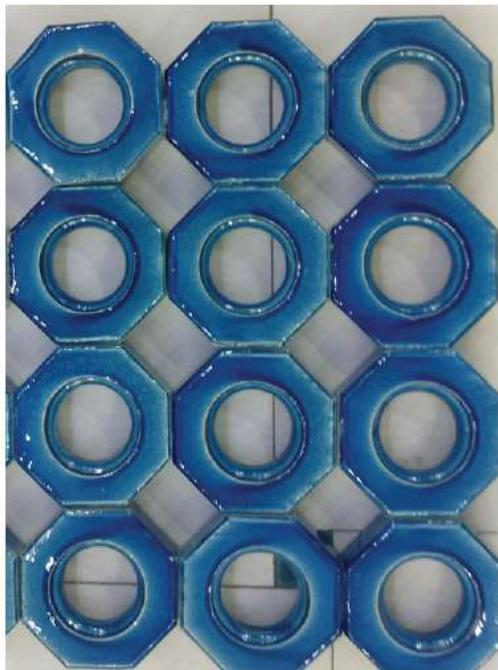

CROSS JAALI-5"X5"-16

PLUS JAALI 04

PLUS JAALI 6"X6"-04

NUT JAALI 5.5"X5.5" 0701

NUT JAALI 5.5"X5.5" T BLUE-01

\*Handmade Tiles are subject to size, color-variation and crazing, which is an inherent part of our Handmade Tiles and adds to their rustic nature.