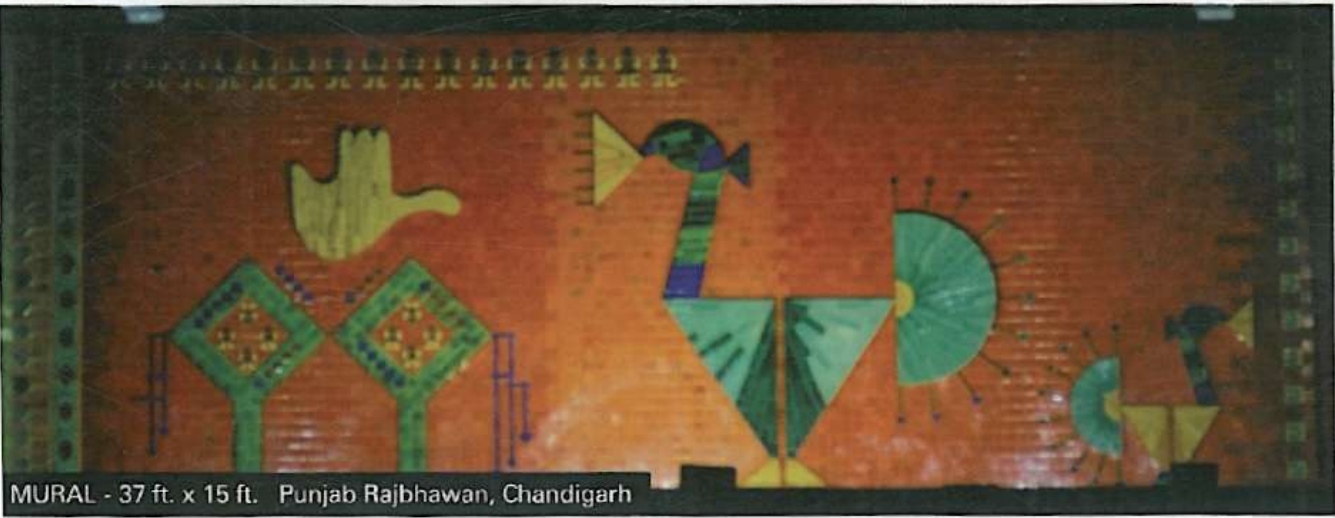

MURAL - 50 ft. x 27 ft. Sector-17, Chandigarh

MURAL - 18 ft. x 16 ft. NBCC Plaza, Saket Delhi

3 D MURALS

3 D MURALS