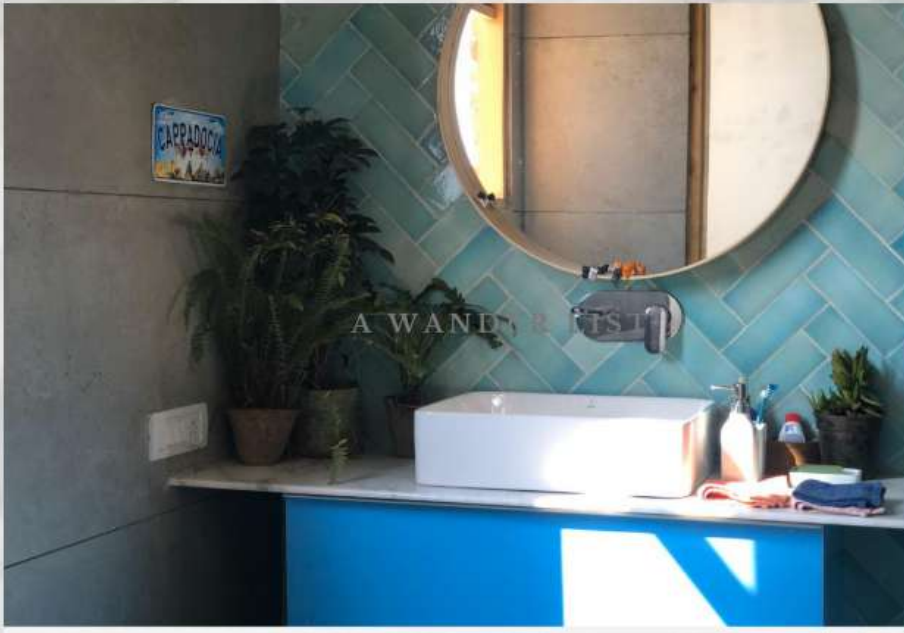

# FISH SCALE TILES

In Love With Art Since 1972

HANDMADE  
**Raja**  
TILES  
CERAMIC MURALS  
In love with Art Since 1972

for Idea only

Post Maker

Handmade Tiles 9"X3" Light Pista Green

HANDMADE  
**Raja**  
TILES  
CERAMIC MURALS  
In Love With Art Since 1972