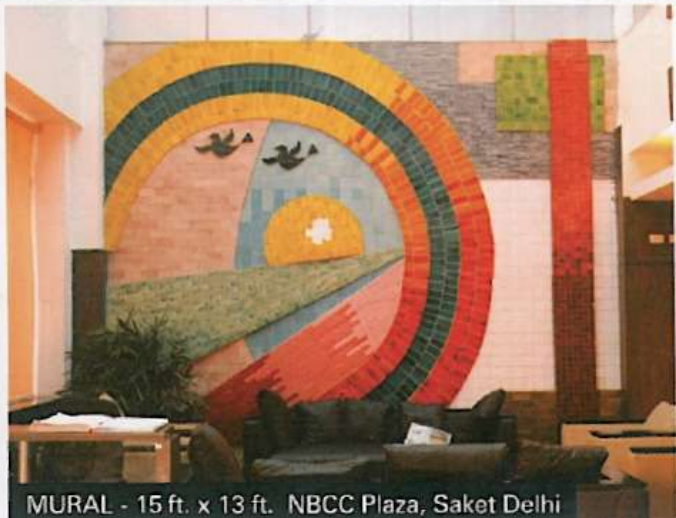

MURAL - 37 ft. x 15 ft. Punjab Rajbhawan, Chandigarh

MURAL - 15 ft. x 13 ft. NBCC Plaza, Saket Delhi